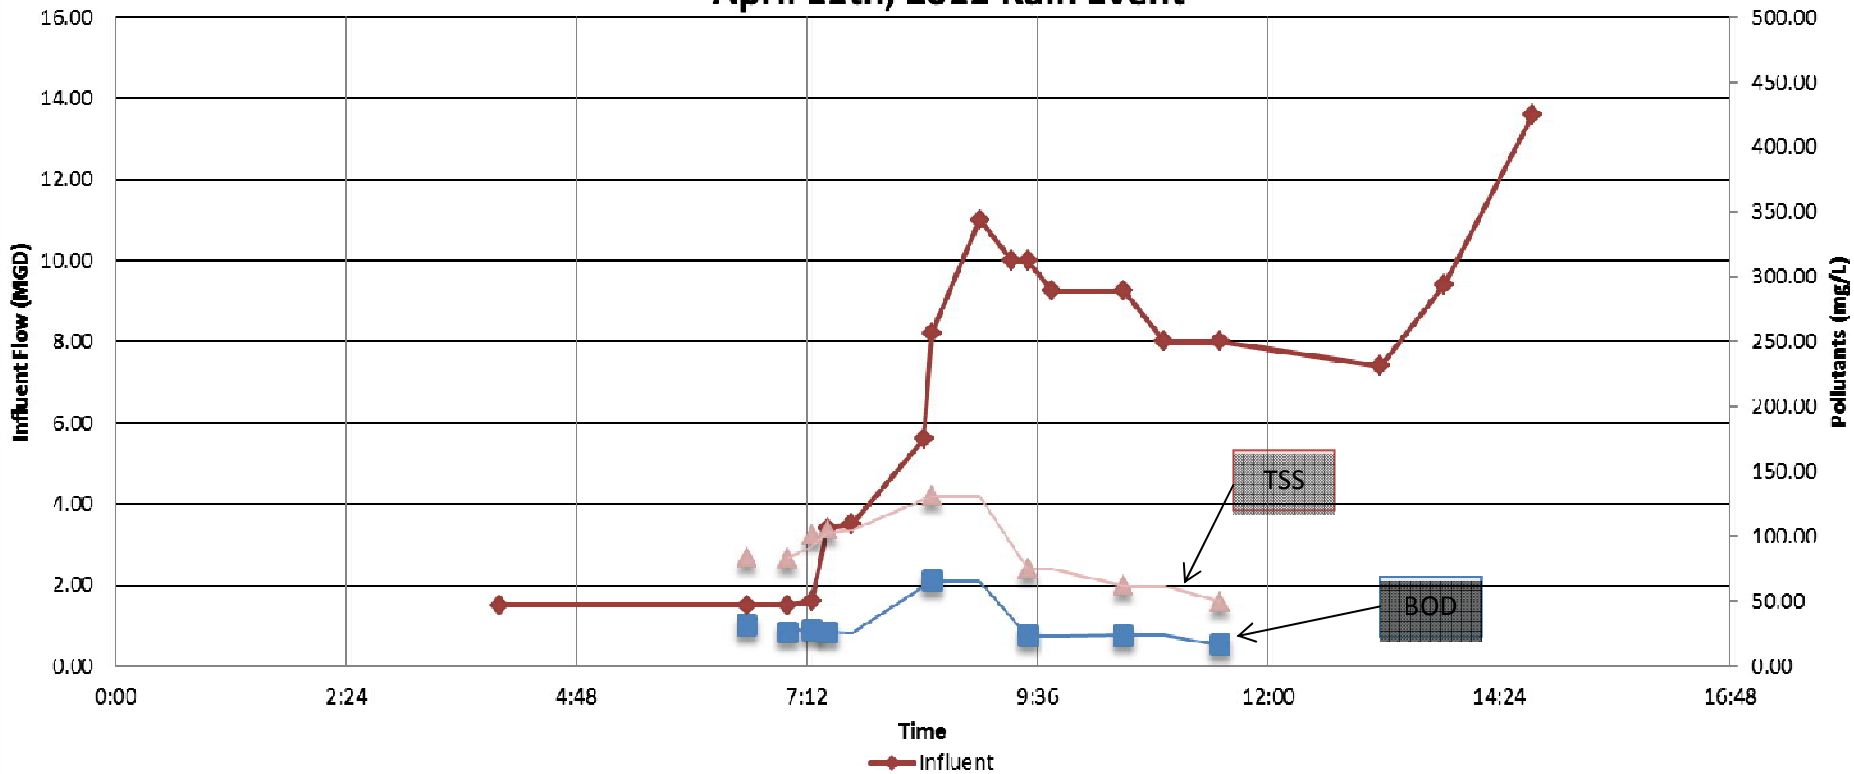

Appendix E

BERNARDIN · LOCHMUELLER & ASSOCIATES, INC.

3502 Woodview Trace · Suite 150 · Indianapolis, IN 46268
PHONE 317.222.3880 · TOLL FREE 888.830.6977 · FAX 317.222.3881

POLLUTOGRAPHS

April 11th, 2011 Rain Event

April 27th, 2011 Rain Event

May 1st, 2011 Rain Event

May 26th, 2011 Rain Event

June 18th, 2011 Rain Event

June 21st, 2011 Rain Event

November 14th, 2011 Rain Event

November 22nd, 2011 Rain Event