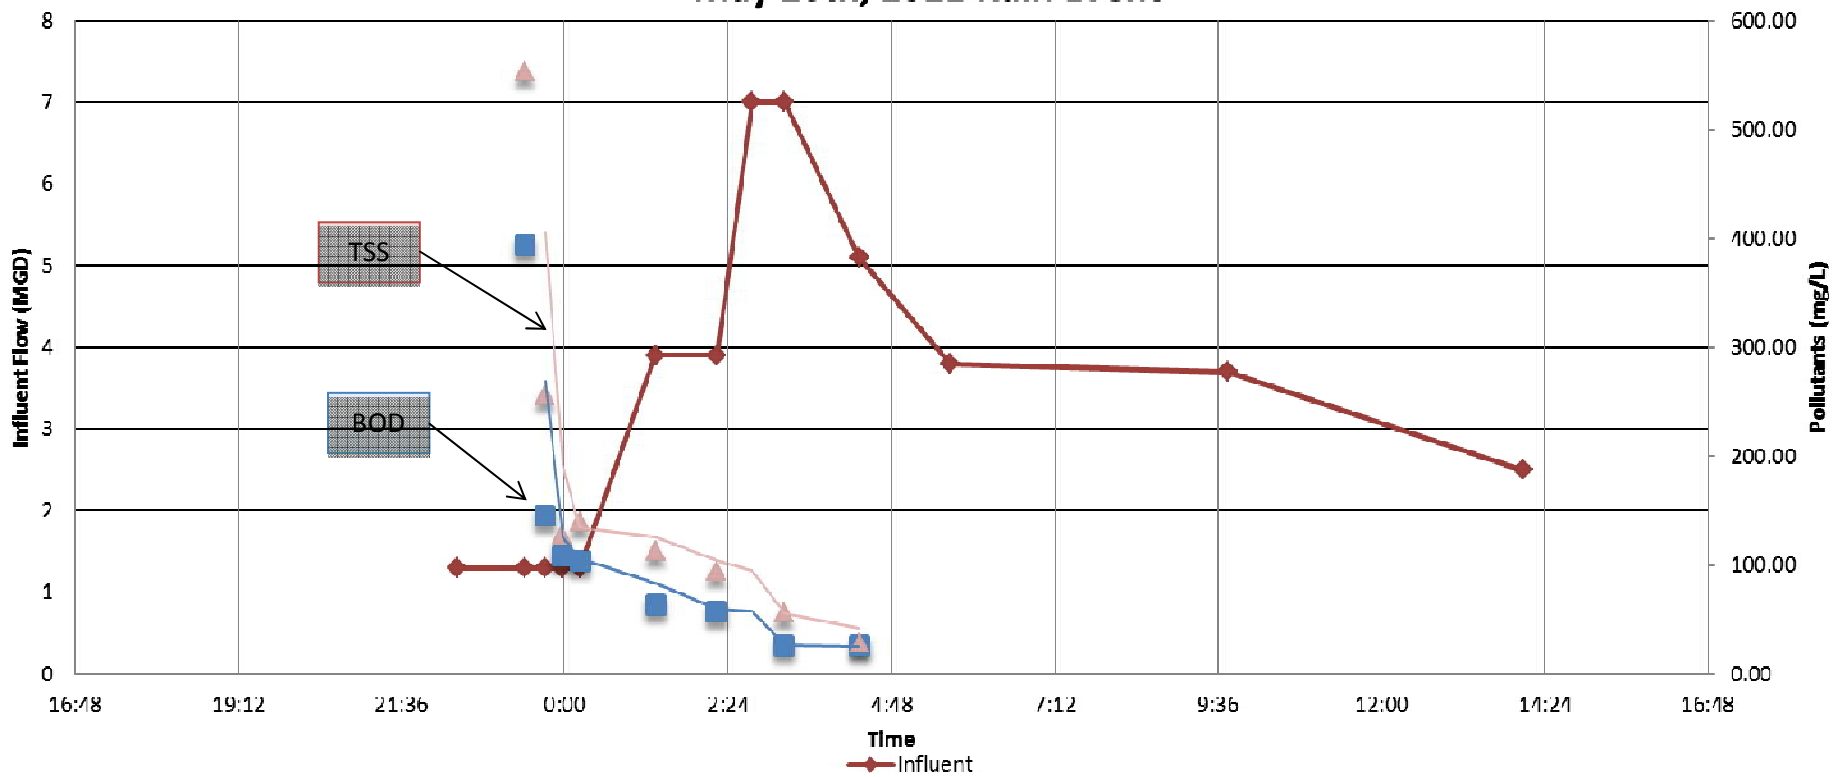

Appendix E

BERNARDIN · LOCHMUELLER & ASSOCIATES, INC.

3502 Woodview Trace · Suite 150 · Indianapolis, IN 46268
PHONE 317.222.3880 · TOLL FREE 888.830.6977 · FAX 317.222.3881

POLLUTOGRAPHS

April 11th, 2011 Rain Event

April 27th, 2011 Rain Event

May 1st, 2011 Rain Event

May 26th, 2011 Rain Event

June 18th, 2011 Rain Event

June 21st, 2011 Rain Event

November 14th, 2011 Rain Event

November 22nd, 2011 Rain Event