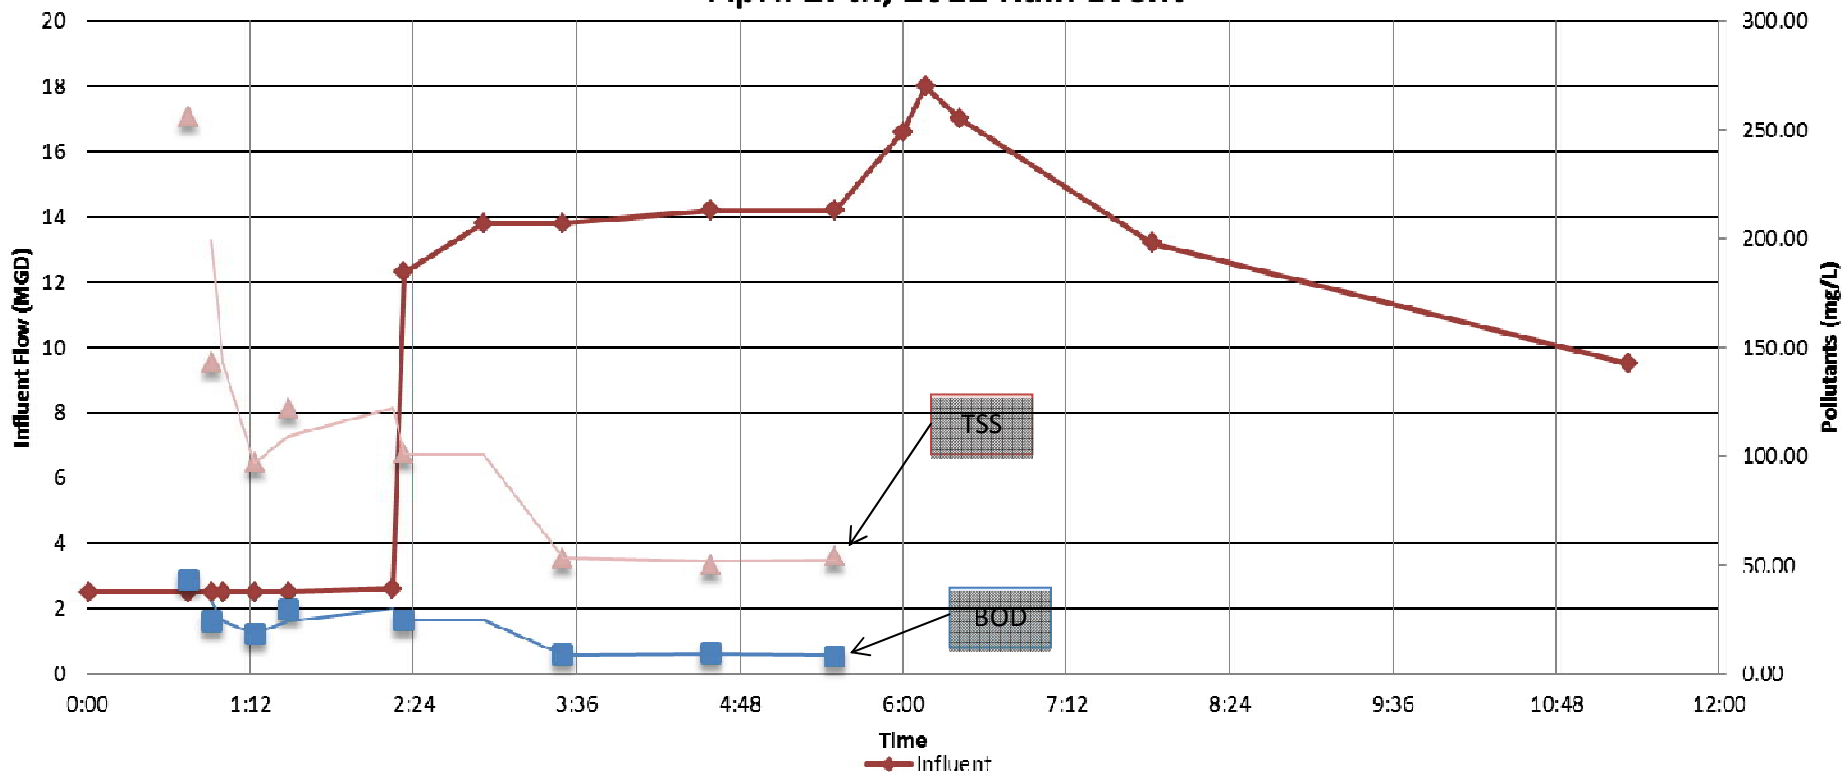

Appendix E

BERNARDIN · LOCHMUELLER & ASSOCIATES, INC.

3502 Woodview Trace · Suite 150 · Indianapolis, IN 46268
PHONE 317.222.3880 · TOLL FREE 888.830.6977 · FAX 317.222.3881

POLLUTOGRAPHS

April 11th, 2011 Rain Event

April 27th, 2011 Rain Event

May 1st, 2011 Rain Event

May 26th, 2011 Rain Event

June 18th, 2011 Rain Event

June 21st, 2011 Rain Event

November 14th, 2011 Rain Event

November 22nd, 2011 Rain Event