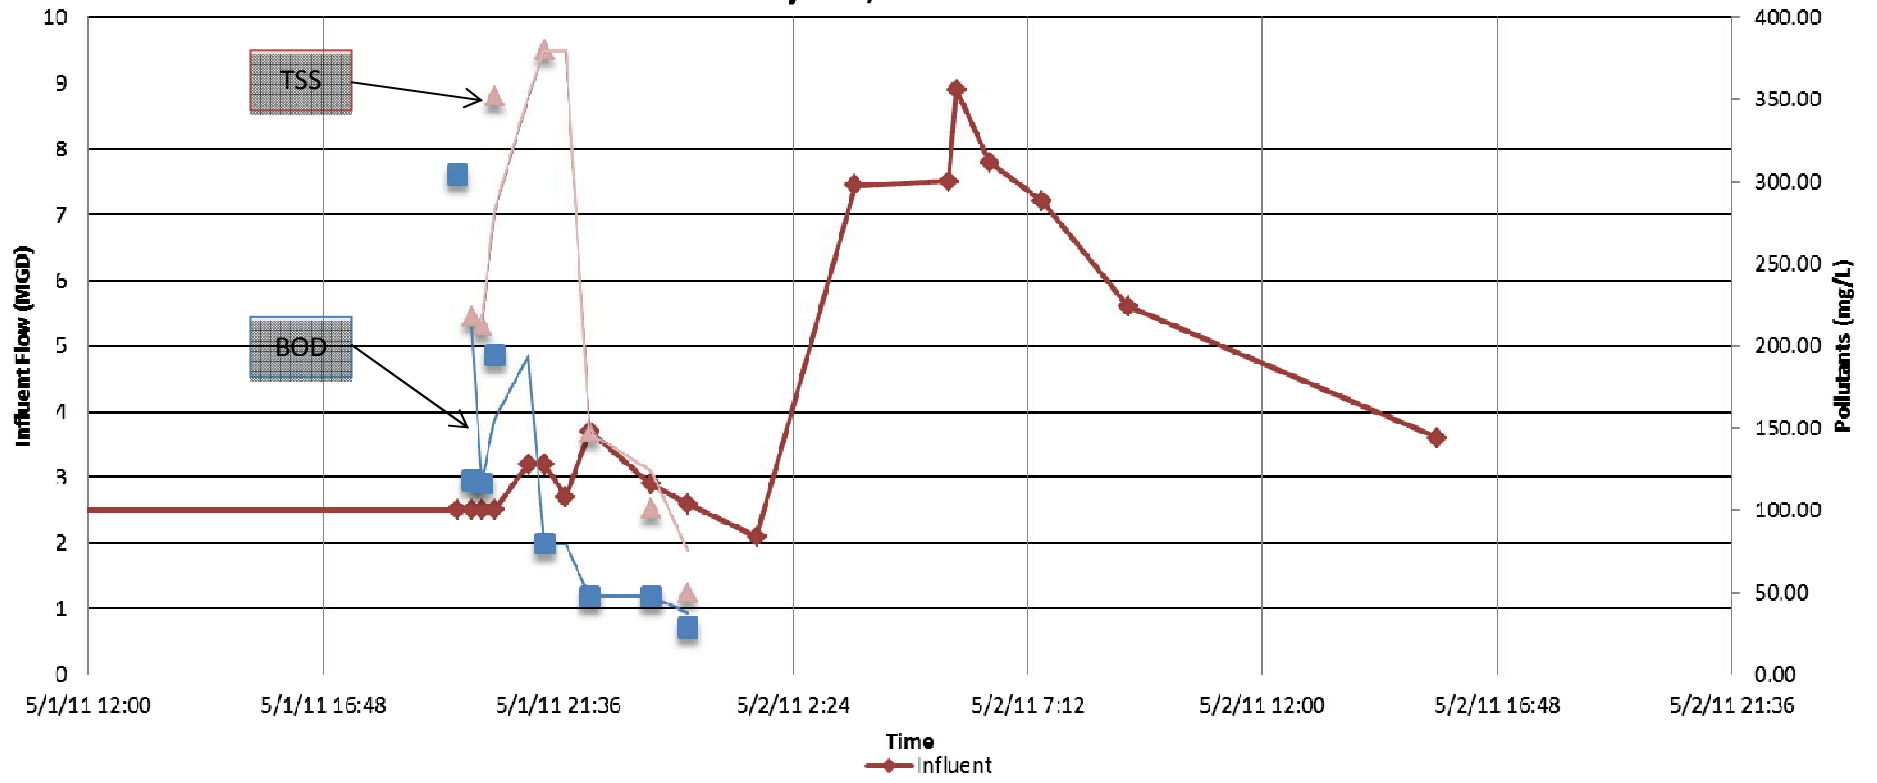

Appendix E

BERNARDIN · LOCHMUELLER & ASSOCIATES, INC.

3502 Woodview Trace · Suite 150 · Indianapolis, IN 46268
PHONE 317.222.3880 · TOLL FREE 888.830.6977 · FAX 317.222.3881

POLLUTOGRAPHS

April 11th, 2011 Rain Event

April 27th, 2011 Rain Event

May 1st, 2011 Rain Event

May 26th, 2011 Rain Event

June 18th, 2011 Rain Event

June 21st, 2011 Rain Event

November 14th, 2011 Rain Event

November 22nd, 2011 Rain Event