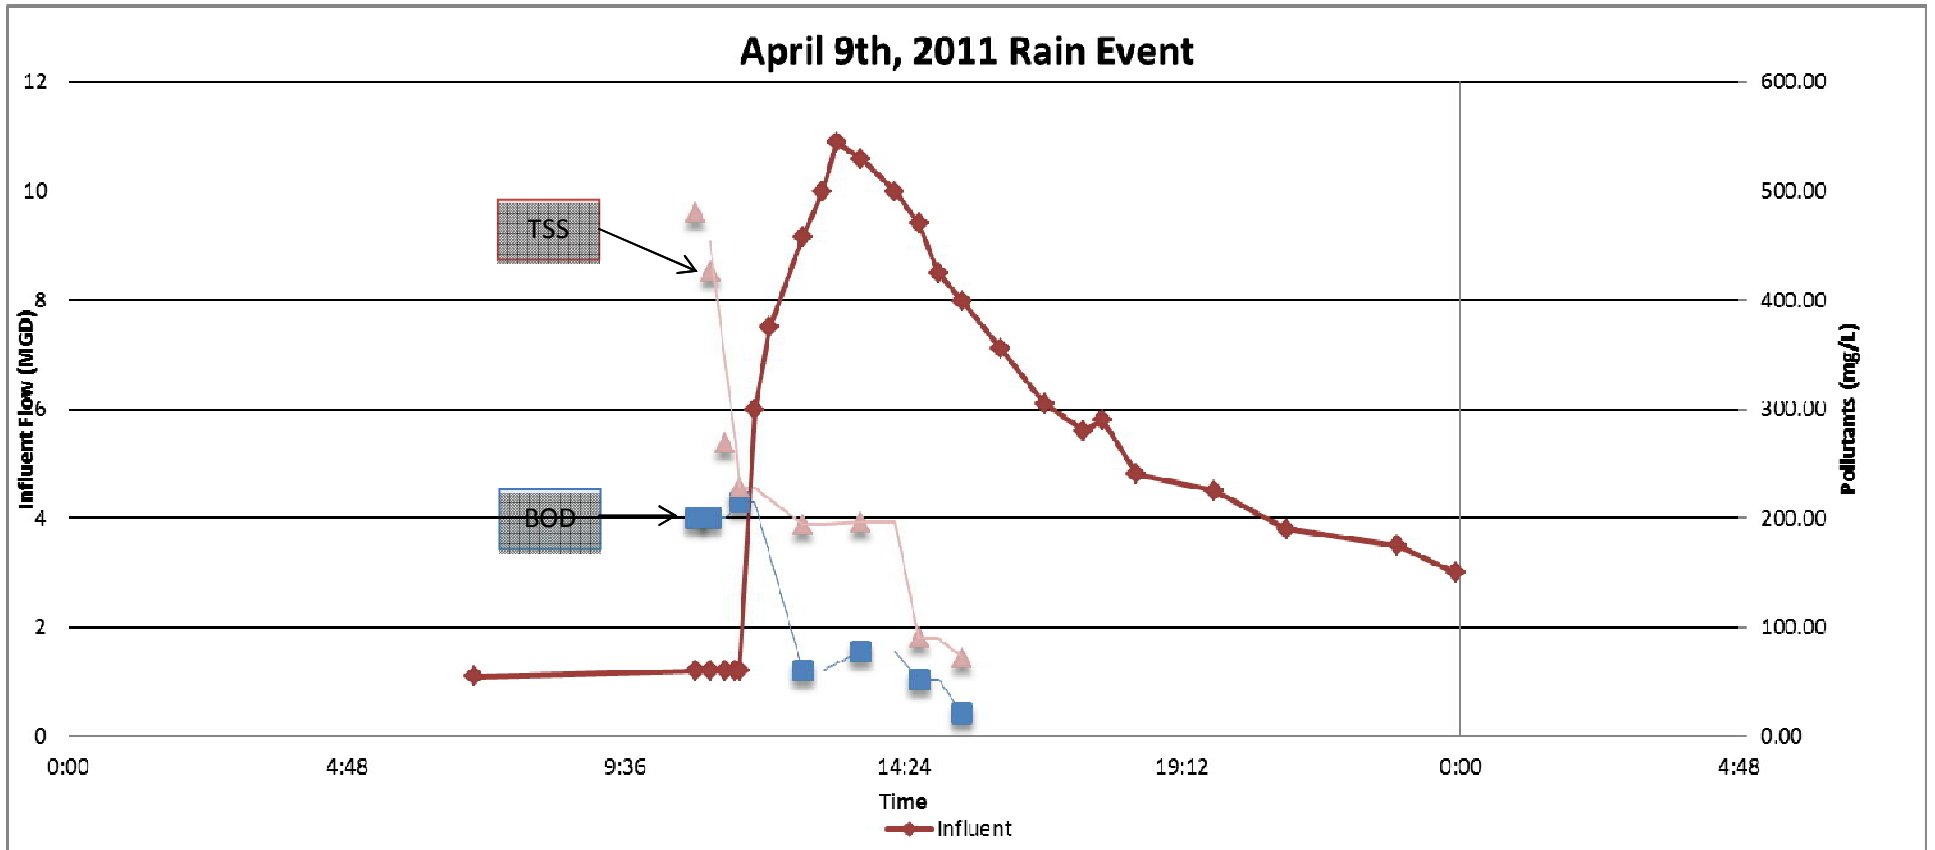

Appendix E

BERNARDIN · LOCHMUELLER & ASSOCIATES, INC.

3502 Woodview Trace · Suite 150 · Indianapolis, IN 46268
PHONE 317.222.3880 · TOLL FREE 888.830.6977 · FAX 317.222.3881

POLLUTOGRAPHS

April 11th, 2011 Rain Event

April 27th, 2011 Rain Event

May 1st, 2011 Rain Event

May 26th, 2011 Rain Event

June 18th, 2011 Rain Event

June 21st, 2011 Rain Event

November 14th, 2011 Rain Event

November 22nd, 2011 Rain Event